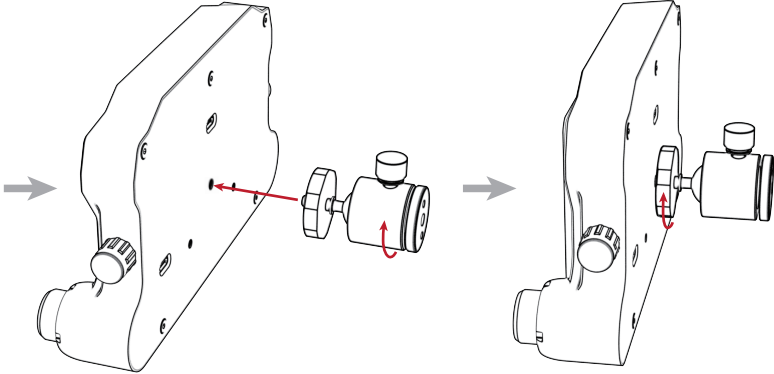

# CSD Dashboard - GT-Lite Rig Adapter Brackets

## CSD 仪表 - GT-Lite 支架转接板

Installation:

安装:

Angle Adjustment:

角度调节:

Adjustment Range Template:  
调节范围: