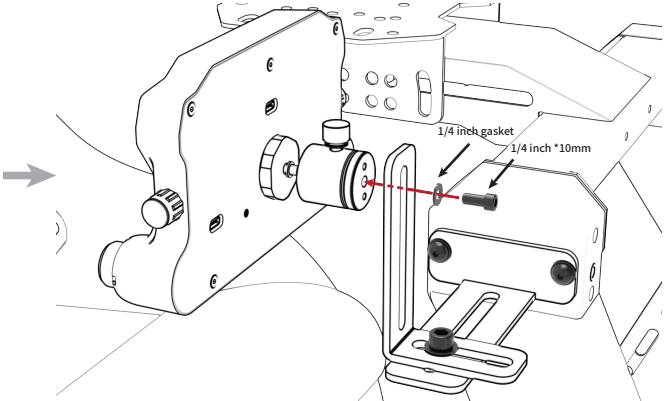

## CSD 仪表 - GT-Lite 支架转接板

Installation:

安装:

Angle Adjustment:

角度调节:

Adjustment Range Template:  
调节范围: