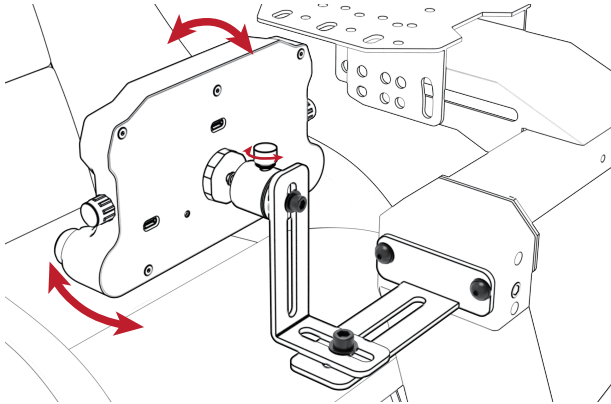

## CSD 仪表 - GT-Lite 支架转接板

Installation:

安装:

Angle Adjustment:

角度调节:

Adjustment Range Template:  
调节范围: