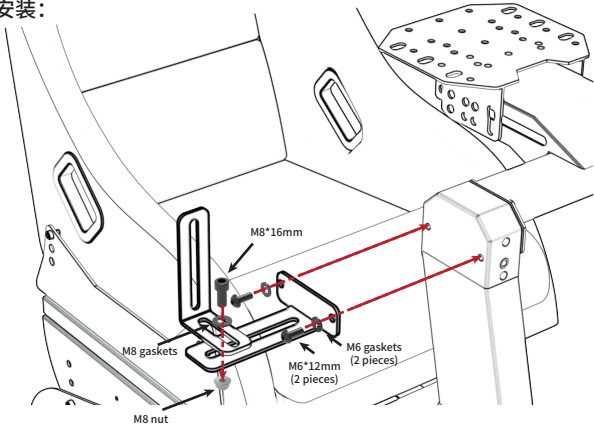

# CSD Dashboard - GT-Lite Rig Adapter Brackets

## CSD 仪表 - GT-Lite 支架转接板

Installation:

安装:

Angle Adjustment:

角度调节:

Adjustment Range Template:  
调节范围: